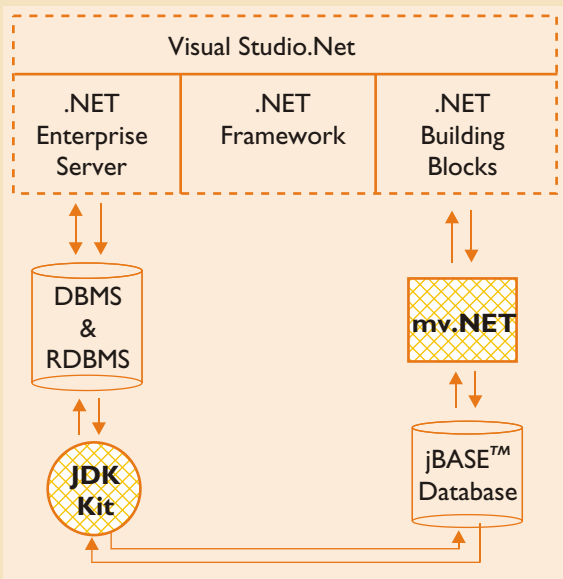

About Us	Our Performances So Far	Our Services Offerings	Our Services Offerings
<ul style="list-style-type: none"> Promoted & Managed by a team of Well Experienced Professionals Approved STPI (Software Technology Park of India) Status Located in Bangalore - IT Capital of India- with a well Equipped Infrastructure 	<ul style="list-style-type: none"> Worked with 15 Customers across the Globe. 25 Man Years of Onsite Services since inception Reliable & Quality Services offered Resulting in satisfied customer relationships 	<p>Functional</p> <ul style="list-style-type: none"> Business Consulting Bespoke Development Interfaces <div style="border: 1px solid black; padding: 5px; margin-top: 10px;"> <ul style="list-style-type: none"> Retail Banking Corporate Banking Private Banking Treasury Islamic Banking </div>	<p>Technical</p> <ul style="list-style-type: none"> Technical Consulting Bespoke Development Support Migration Interfaces <div style="border: 1px solid black; padding: 5px; margin-top: 10px;"> <ul style="list-style-type: none"> jBASE™ mv.NET Oracle .NET UniVerse </div>

VAR -
for Bluefinity -
mv.net

VAR -
for jBASE™

Sepit - Skills & Capabilities in Integration of jBASE™ with .NET

- A Complete Business Solution for Multivalue Development
- Strong Dual-Data binding Technology
- Great Seamless Integration
- Strong State Management
- Strongly compatible with SQL