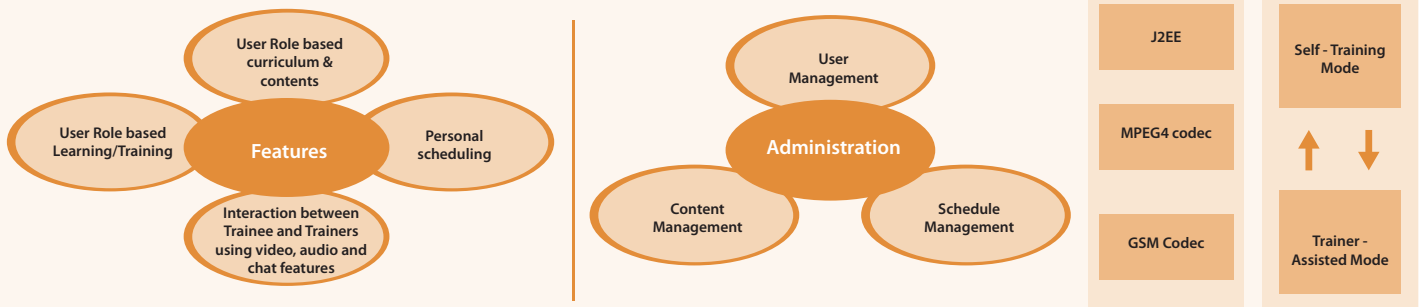

Sepit ACE Learner

Training for Success

Solutions by the best people through the right technology

Why ACE Learner?

SEPIT - ACE Learner Platform - Overview

Autonomous Trainee Operation

Key Features	Admin Features	Training Features	Training Modes
<ul style="list-style-type: none"> • Role based contents • Individual scheduling • Learning by doing 	<ul style="list-style-type: none"> • User management • Schedule management • Content management 	<ul style="list-style-type: none"> • Presentation • Workshops • Notepad 	<ul style="list-style-type: none"> • Presentation mode • Assignment mode

Trainer Assisted Operation

Key Features	Admin Features	Training Features	Training Modes
<ul style="list-style-type: none"> • Role based scheduling and contents • Permission based participation 	<ul style="list-style-type: none"> • User management • Schedule management • Content management 	<ul style="list-style-type: none"> • Presentation • Workshops • Interaction via raise-hand feature and chat 	<ul style="list-style-type: none"> • Presentation mode • Collaboration mode • Application mode • Assignment mode

ACE Learner Platform Layers and Service Options

Screenshots

Admin Terminal

Trainer Assisted

Self Assisted

About SEPIT

- Promoted and Managed by a Team of Professionals, well experienced in the Globus /T24 Domain
- Inception in April 2003
- Worked with 45 Customers across the Globe
- Reliable & Quality Services offered resulting in satisfied customer relationships