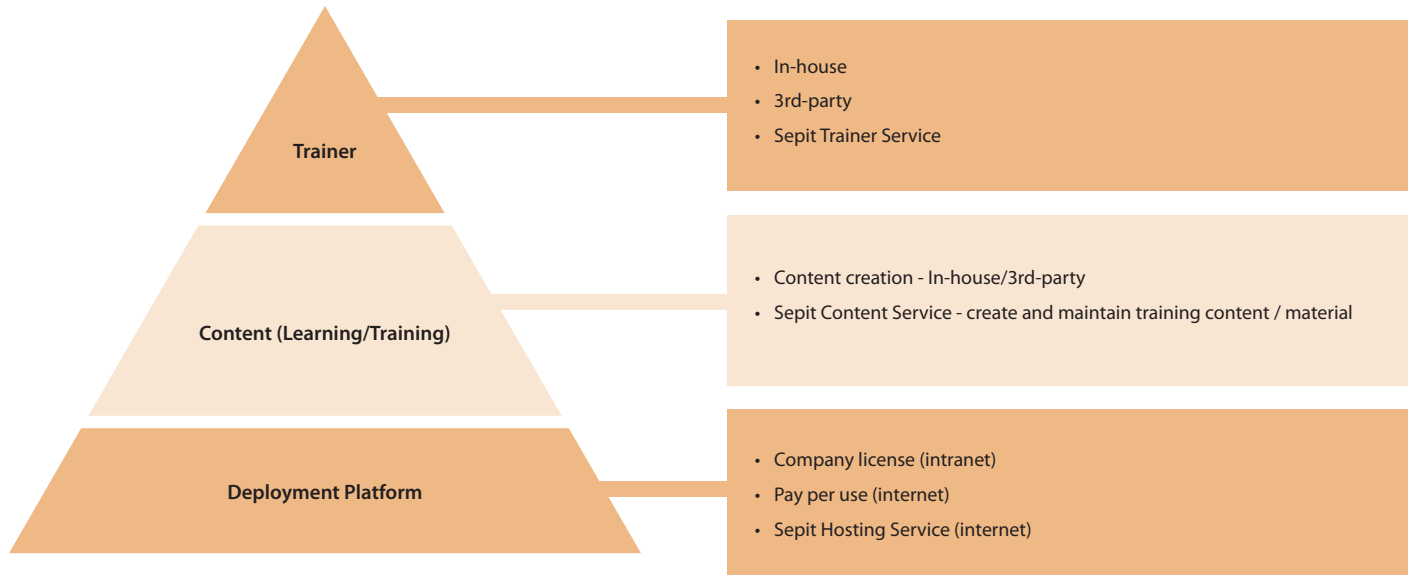

Sepit ACE Learner

Training for Success

Solutions by the best people through the right technology

Why ACE Learner?

SEPIT - ACE Learner Platform - Overview

Autonomous Trainee Operation

Key Features	Admin Features	Training Features	Training Modes
<ul style="list-style-type: none"> • Role based contents • Individual scheduling • Learning by doing 	<ul style="list-style-type: none"> • User management • Schedule management • Content management 	<ul style="list-style-type: none"> • Presentation • Workshops • Notepad 	<ul style="list-style-type: none"> • Presentation mode • Assignment mode

Trainer Assisted Operation

Key Features	Admin Features	Training Features	Training Modes
<ul style="list-style-type: none"> • Role based scheduling and contents • Permission based participation 	<ul style="list-style-type: none"> • User management • Schedule management • Content management 	<ul style="list-style-type: none"> • Presentation • Workshops • Interaction via raise-hand feature and chat 	<ul style="list-style-type: none"> • Presentation mode • Collaboration mode • Application mode • Assignment mode

ACE Learner Platform Layers and Service Options

Screenshots

Admin Terminal

Trainer Assisted

Self Assisted

About SEPIT

- Promoted and Managed by a Team of Professionals, well experienced in the Globus /T24 Domain
- Inception in April 2003
- Worked with 45 Customers across the Globe
- Reliable & Quality Services offered resulting in satisfied customer relationships