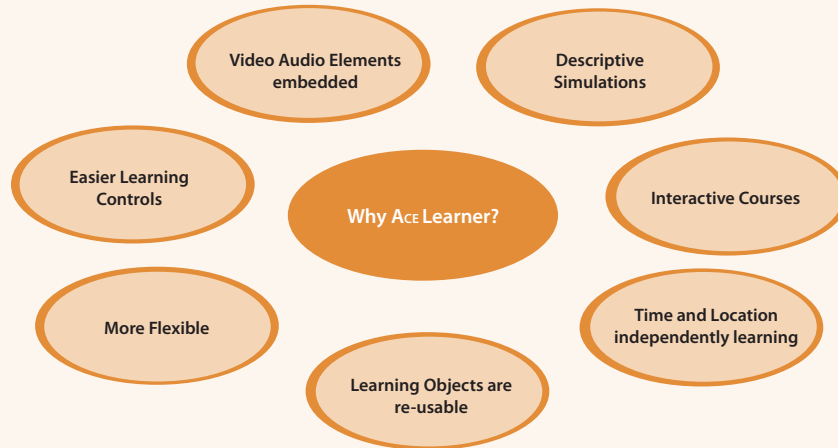

Sepit ACE Learner

Training for Success

Solutions by the best people through the right technology

Why ACE Learner?

SEPIT - ACE Learner Platform - Overview

Autonomous Trainee Operation

Key Features	Admin Features	Training Features	Training Modes
<ul style="list-style-type: none"> • Role based contents • Individual scheduling • Learning by doing 	<ul style="list-style-type: none"> • User management • Schedule management • Content management 	<ul style="list-style-type: none"> • Presentation • Workshops • Notepad 	<ul style="list-style-type: none"> • Presentation mode • Assignment mode

Trainer Assisted Operation

Key Features	Admin Features	Training Features	Training Modes
<ul style="list-style-type: none"> • Role based scheduling and contents • Permission based participation 	<ul style="list-style-type: none"> • User management • Schedule management • Content management 	<ul style="list-style-type: none"> • Presentation • Workshops • Interaction via raise-hand feature and chat 	<ul style="list-style-type: none"> • Presentation mode • Collaboration mode • Application mode • Assignment mode

ACE Learner Platform Layers and Service Options

Screenshots

Admin Terminal

Trainer Assisted

Self Assisted

About SEPIT

- Promoted and Managed by a Team of Professionals, well experienced in the Globus /T24 Domain
- Inception in April 2003
- Worked with 45 Customers across the Globe
- Reliable & Quality Services offered resulting in satisfied customer relationships